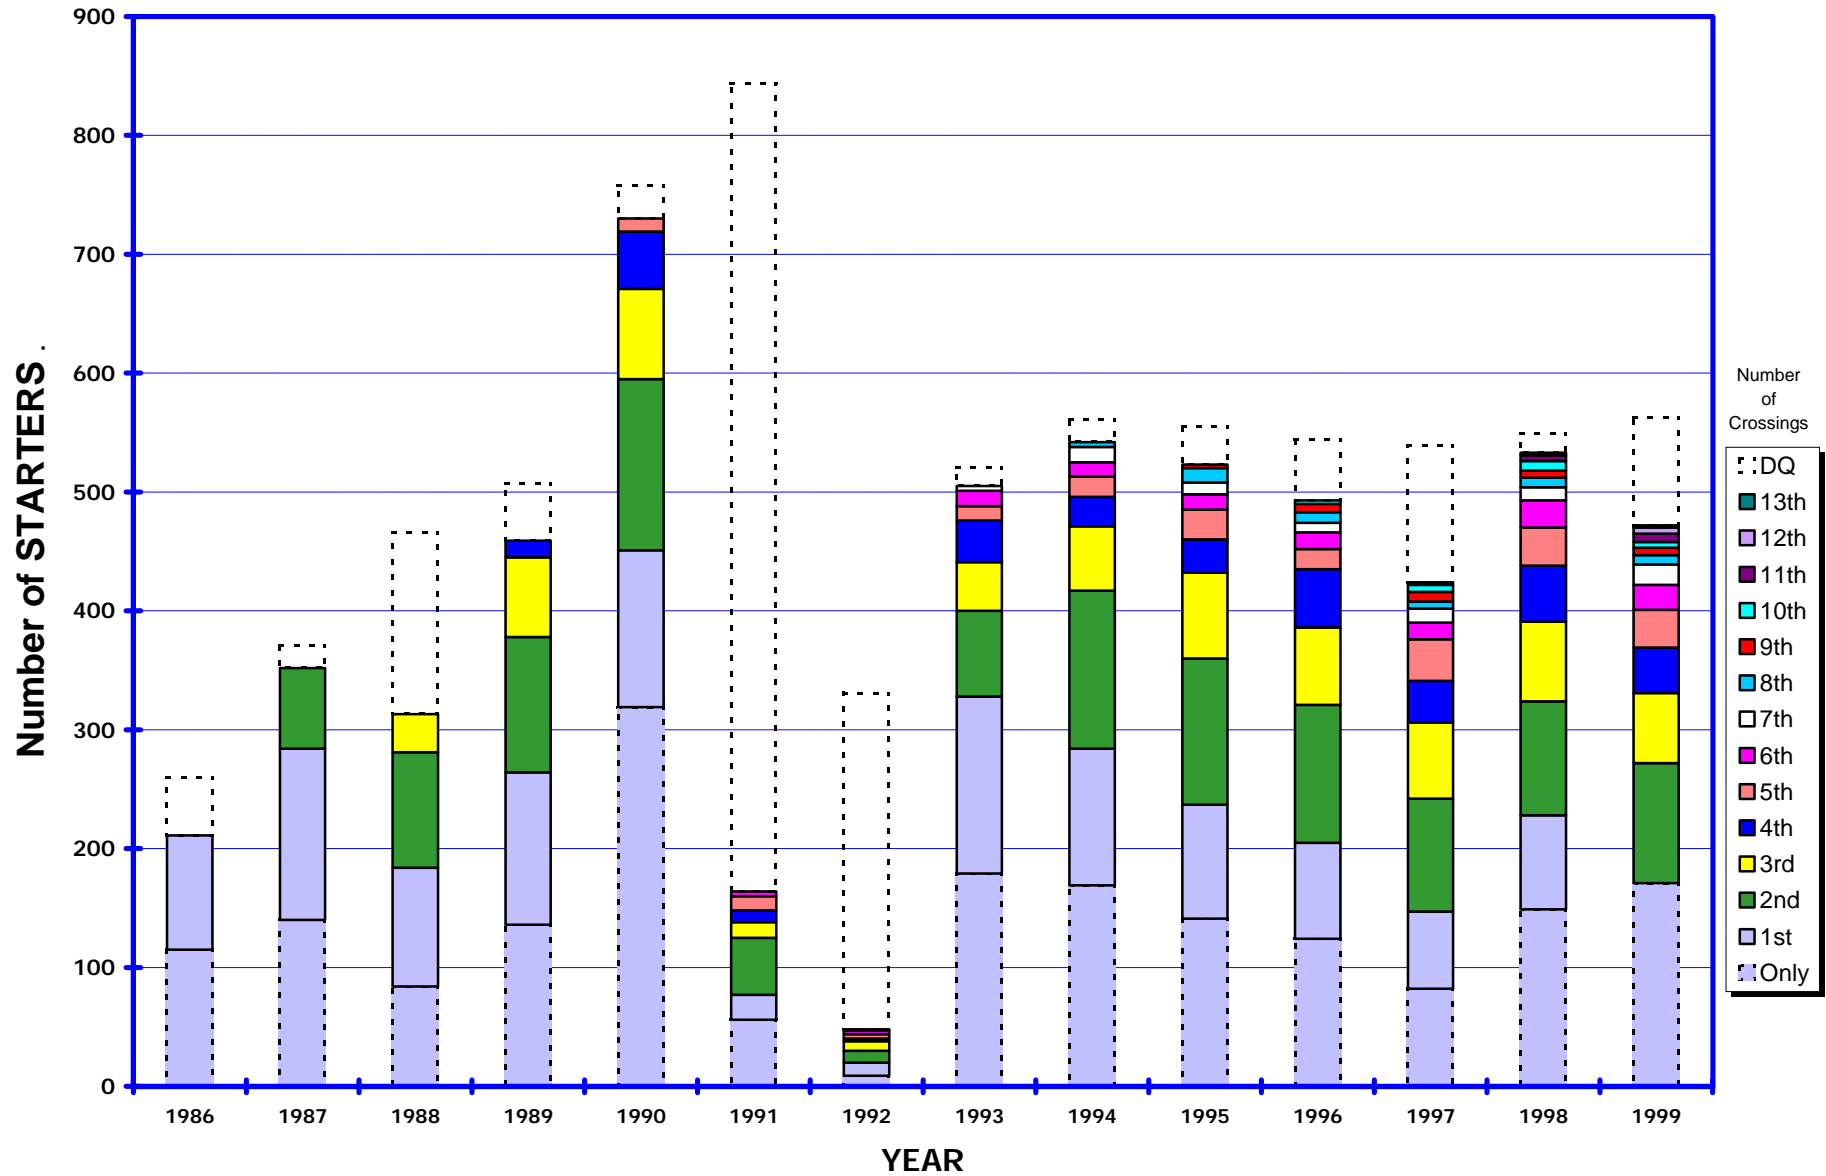

Chesapeake Bay Swim Participants (1986-1999)

14-Year Totals:

7,369 Starts; 5,769 Finishes;

3,091 Participants Finished at Least One Bay Swim.