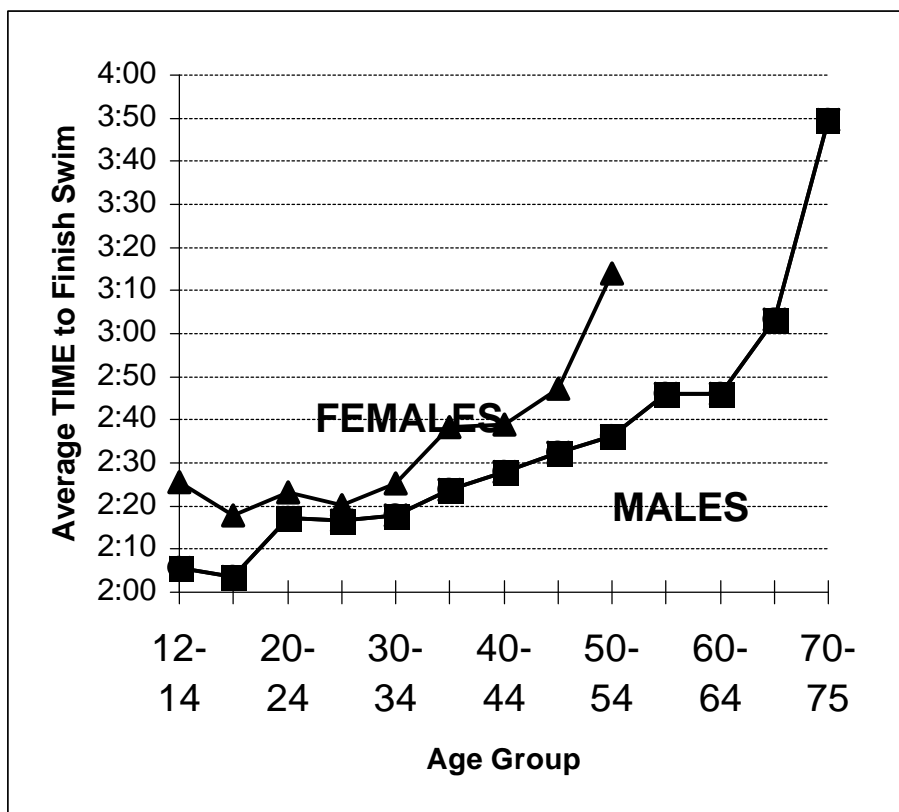

14-Year Totals:
 7,369 Starts; 5,769 Finishes;
 3,091 Participants Finished at Least One Bay Swim.

Chesapeake Bay Swim Results

3,539 Finishers, 1986-1995

Excludes 115 finishers in 1986
and 195 finishers in 1993 whose ages
were not reported in the race results.

3847 Bay Swim Finishes (1986 - 1995)

Age Group	Females (28%)		Males (72%)		Both	
	Ave. Time	N	Ave. Time	N	Ave. Time	N
12-14	2:25:28	22	2:05:38	15	2:17:26	37
15-19	2:17:48	87	2:03:28	153	2:08:40	240
20-24	2:23:04	184	2:17:15	204	2:20:01	388
25-29	2:20:10	324	2:16:41	521	2:18:01	845
30-34	2:25:23	193	2:17:42	600	2:19:34	793
35-39	2:38:14	114	2:23:42	482	2:26:29	596
40-44	2:38:55	56	2:27:57	303	2:29:40	359
45-49	2:47:07	28	2:32:26	176	2:34:27	204
50-54	3:14:03	8	2:36:19	93	2:39:18	101
55-59	2:23:44	1	2:45:55	53	2:45:30	54
60-64	2:43:06	1	2:46:01	25	2:45:55	26
65-69	3:13:52	2	3:03:22	6	3:05:59	8
70-75	--	0	3:49:36	1	3:49:36	1
N/A	2:33:36	60	2:26:41	135	2:28:48	195
All	2:26:21	1080	2:21:43	2767	2:23:01	3847
Ave. Age:	28.7		33.9		32.4	