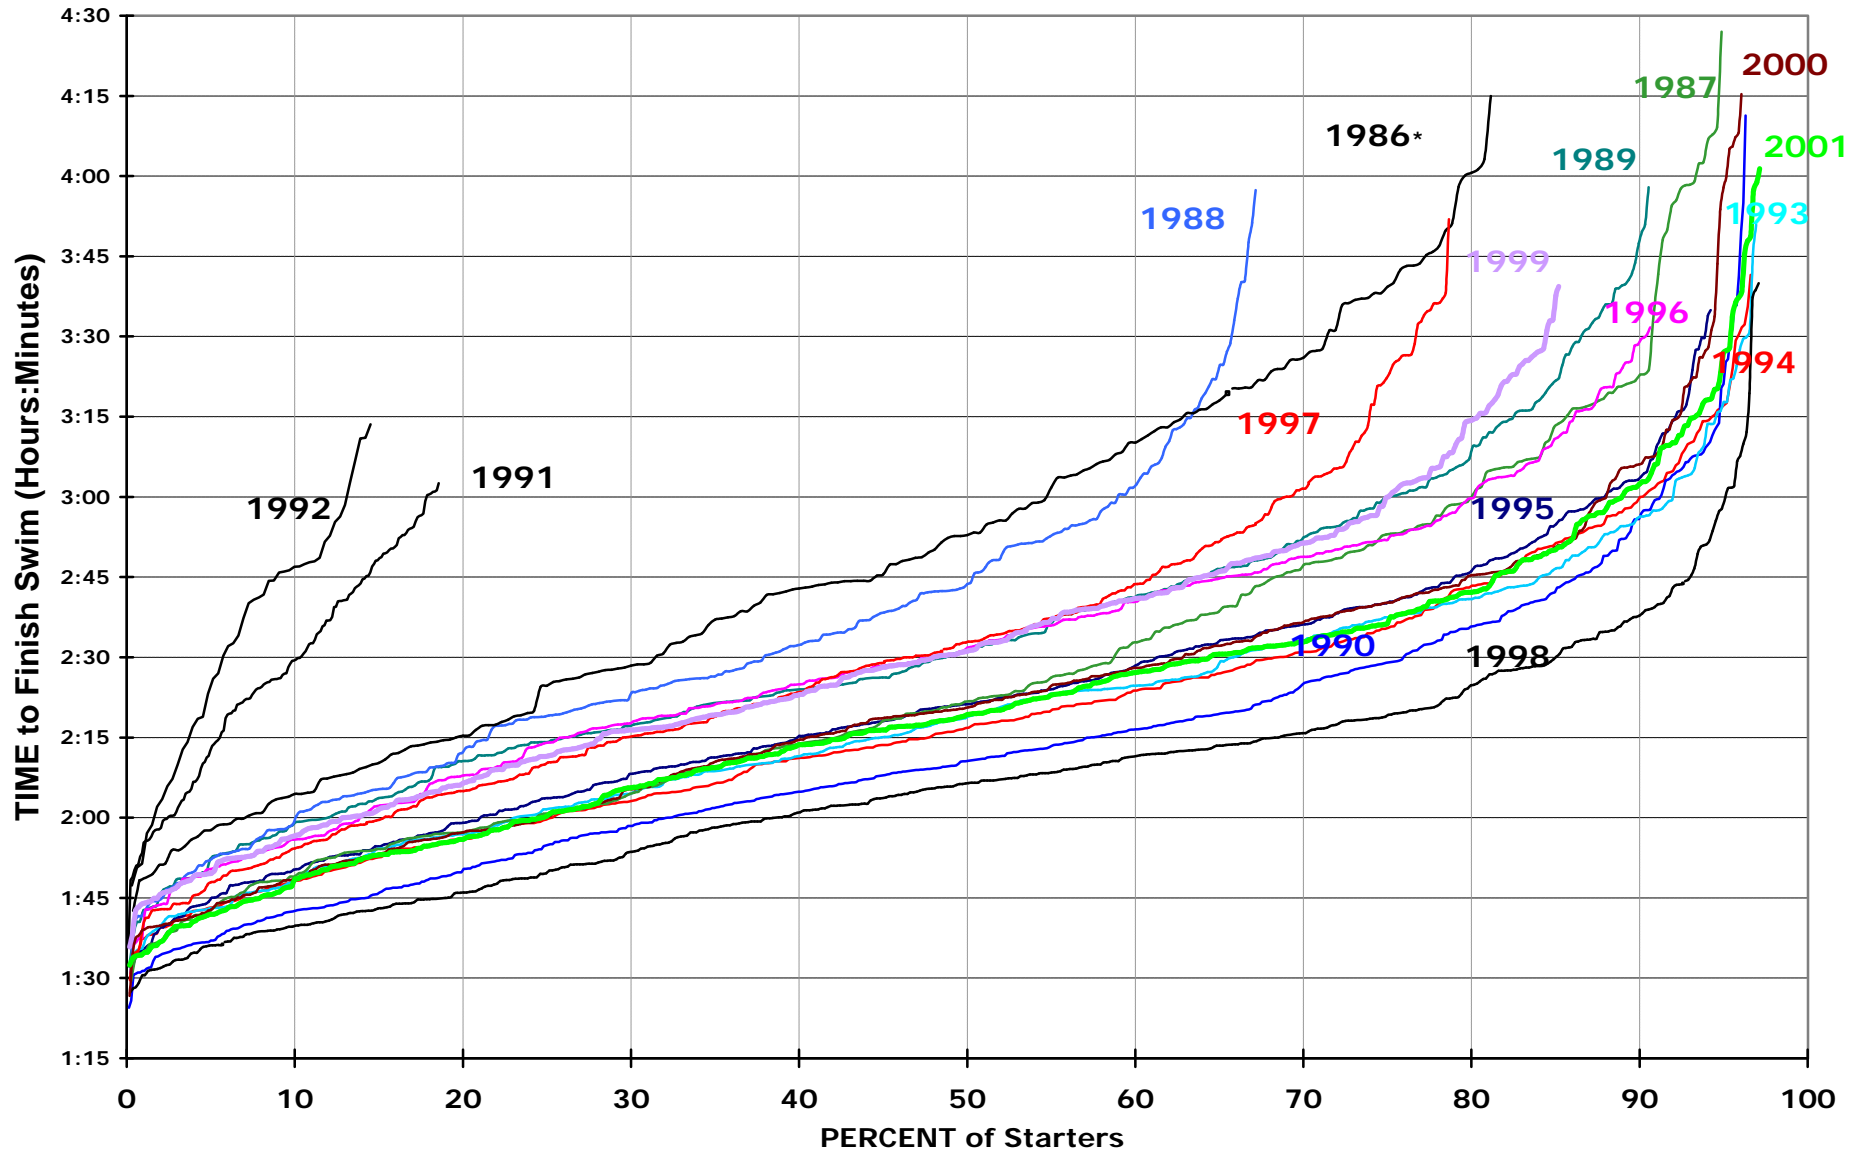

Chesapeake Bay Swim Finishers

* 1986 Swim Course Started at Westinghouse;
1987 - 2001 Swims Started at Sandy Point State Park

33 STATES and D.C.

1	Maryland	1,153
2	Virginia	554
3	Pennsylvania	242
4	Washington D. C.	168
5	New Jersey	134
6	New York	121
7	Delaware	59
	27 Other States	181

1	California	20
2	Massachusetts	17
3	Ohio	17
4	North Carolina	16
5	Connecticut	15
6	Georgia	13
7	West Virginia	11
8	Florida	8
9	Illinois	8
10	Rhode Island	7
11	Indiana	6
12	Michigan	5
13	Tennessee	5
14	Washington	5
15	New Hampshire	4
16	South Carolina	4
17	Texas	4
18	Colorado	3
19	Maine	3
20	Alabama	2
21	Nebraska	2
	Six Other States	6