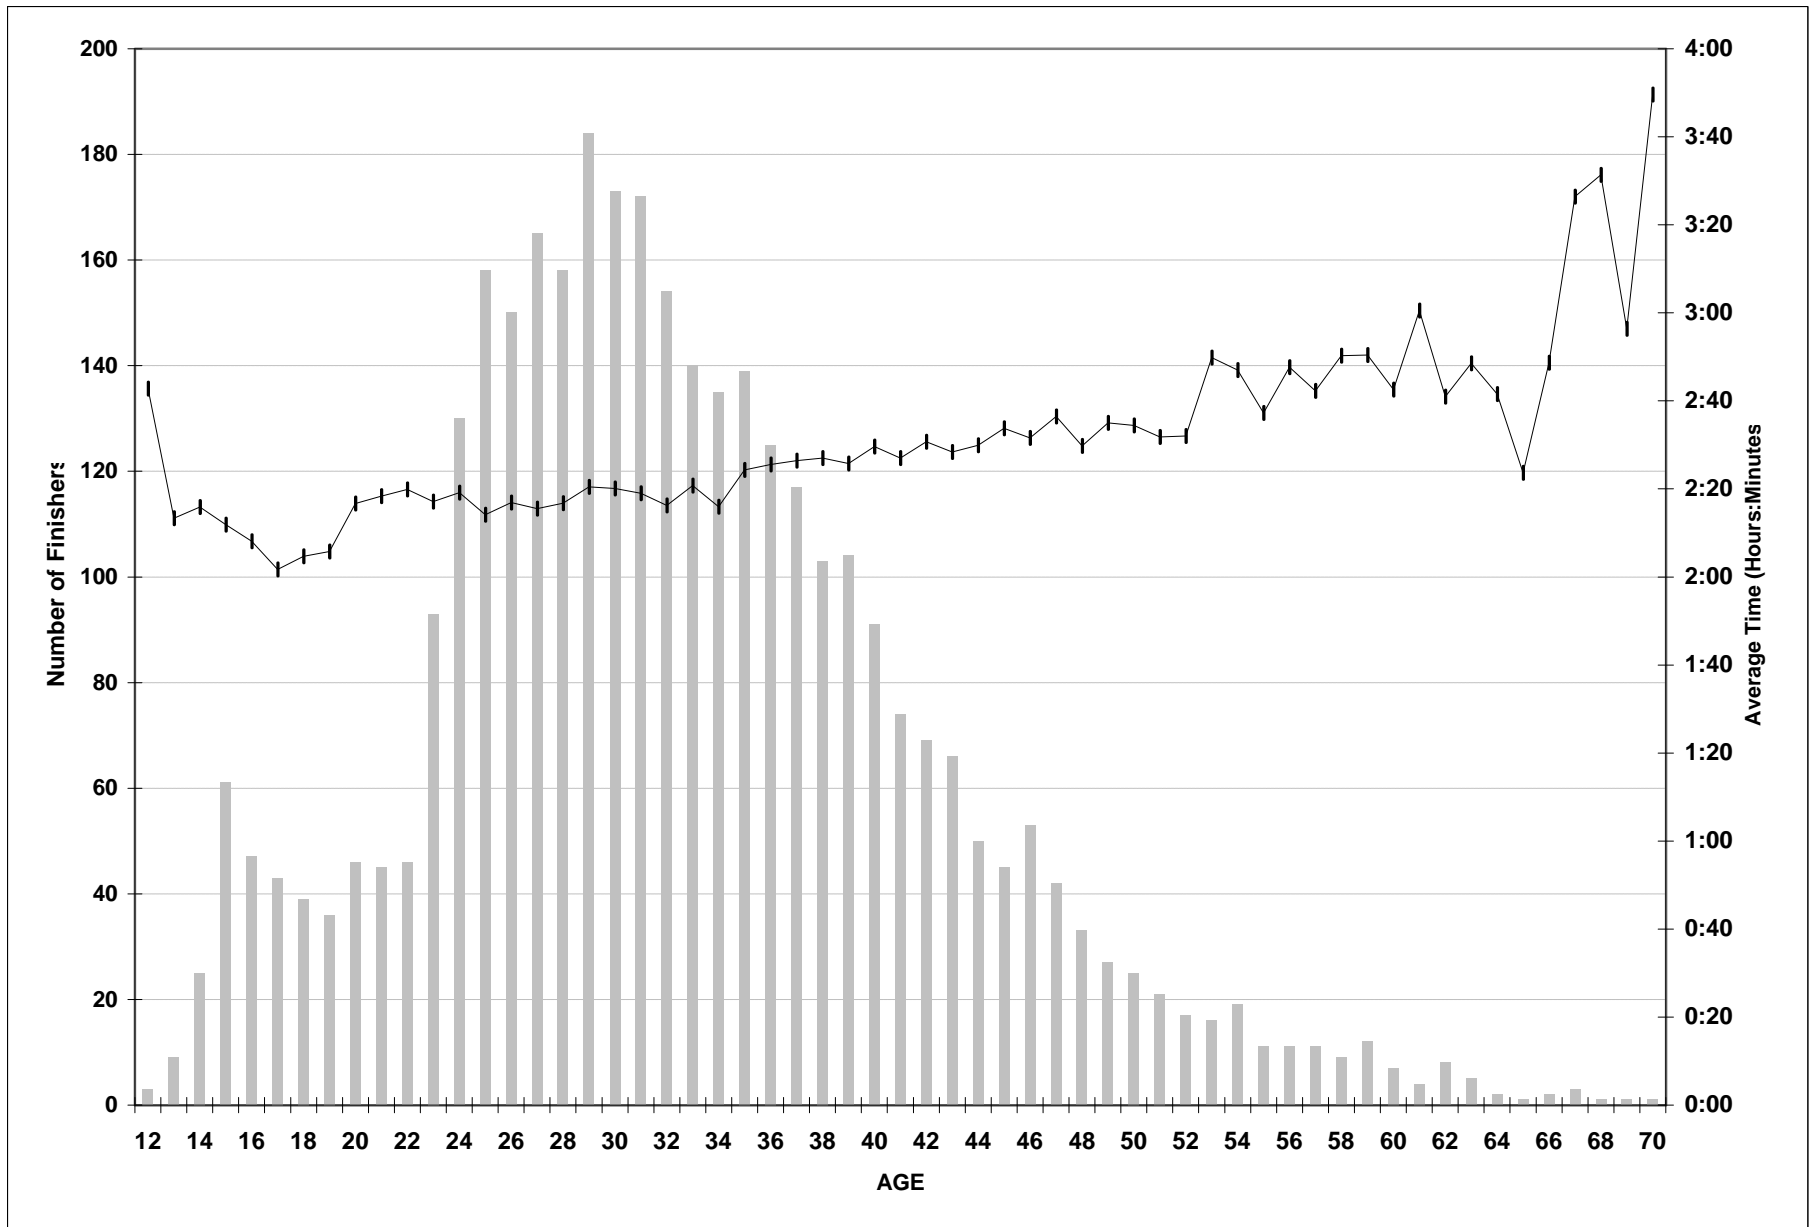

Chesapeake Bay Swim Results

3,539 Finishers, 1986-1995

Excludes 115 finishers in 1986
and 195 finishers in 1993 whose ages
were not reported in the race results.