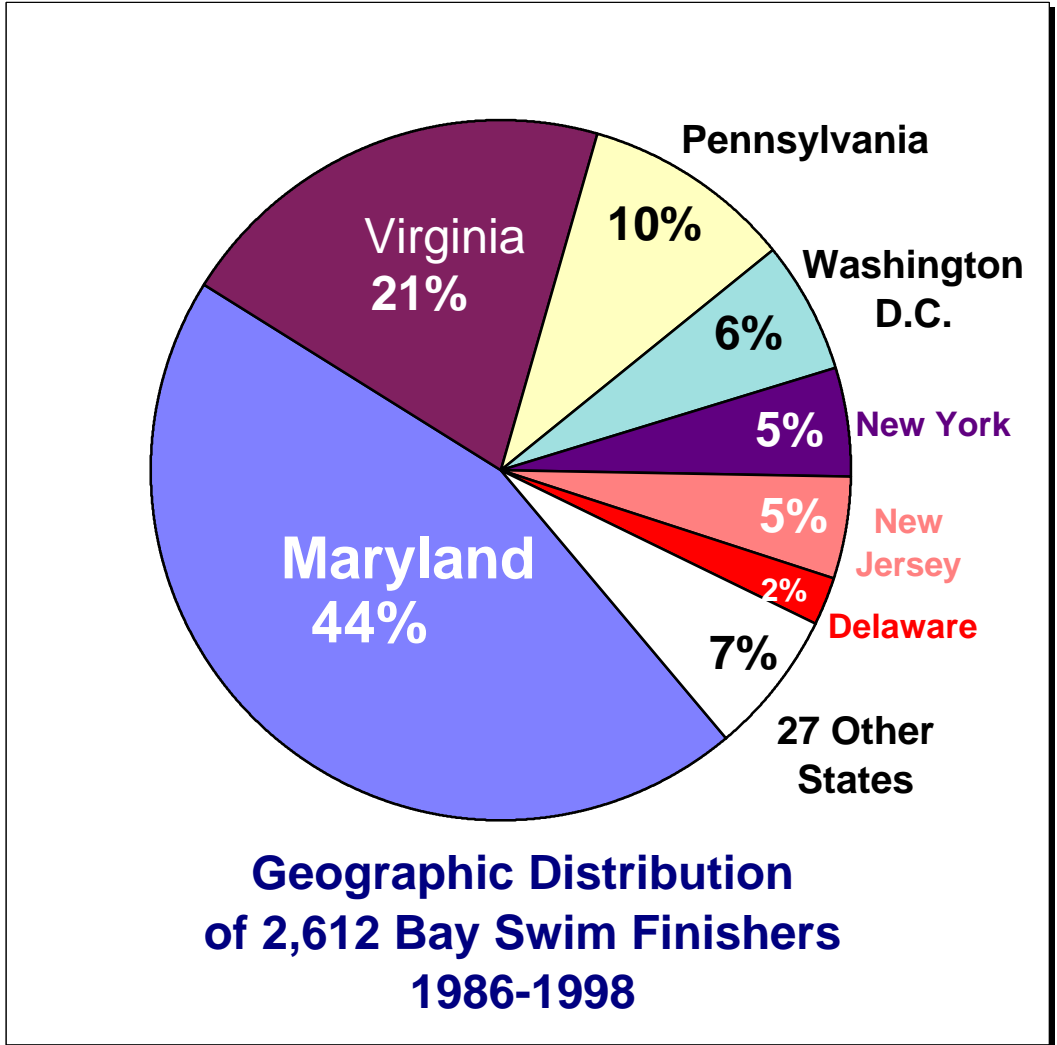

Chesapeake Bay Swim Finishers

* 1986 Swim Course Started at Westinghouse;
1987 - 2001 Swims Started at Sandy Point State Park

33 STATES and D.C.

1	Maryland	1,153
2	Virginia	554
3	Pennsylvania	242
4	Washington D. C.	168
5	New Jersey	134
6	New York	121
7	Delaware	59
	27 Other States	181

1	California	20
2	Massachusetts	17
3	Ohio	17
4	North Carolina	16
5	Connecticut	15
6	Georgia	13
7	West Virginia	11
8	Florida	8
9	Illinois	8
10	Rhode Island	7
11	Indiana	6
12	Michigan	5
13	Tennessee	5
14	Washington	5
15	New Hampshire	4
16	South Carolina	4
17	Texas	4
18	Colorado	3
19	Maine	3
20	Alabama	2
21	Nebraska	2
	Six Other States	6

	<u>Subtotal</u>	2,612
	Unknown	308
	TOTAL # Finishers:	2,920

608 U.S. CITIES

Baltimore	MD	176
Washington	DC	168
Arlington	VA	116
Alexandria	VA	102
Silver Spring	MD	96
New York	NY	72
Annapolis	MD	68
Columbia	MD	60
Bethesda	MD	53
Richmond	VA	40
Rockville	MD	37
Gaithersburg	MD	37
Potomac	MD	30
Fairfax	VA	30
Severna Park	MD	27
Reston	VA	26
Philadelphia	PA	25
Falls Church	VA	24
McLean	VA	23
Bowie	MD	23
Springfield	VA	21
Laurel	MD	20
Ellicott City	MD	20
Kensington	MD	19
College Park	MD	19
Arnold	MD	19
Vienna	VA	18
York	PA	16
Pittsburgh	PA	16
Wilmington	DE	15
Towson	MD	15
Timonium	MD	15
576 Other Cities		1,173