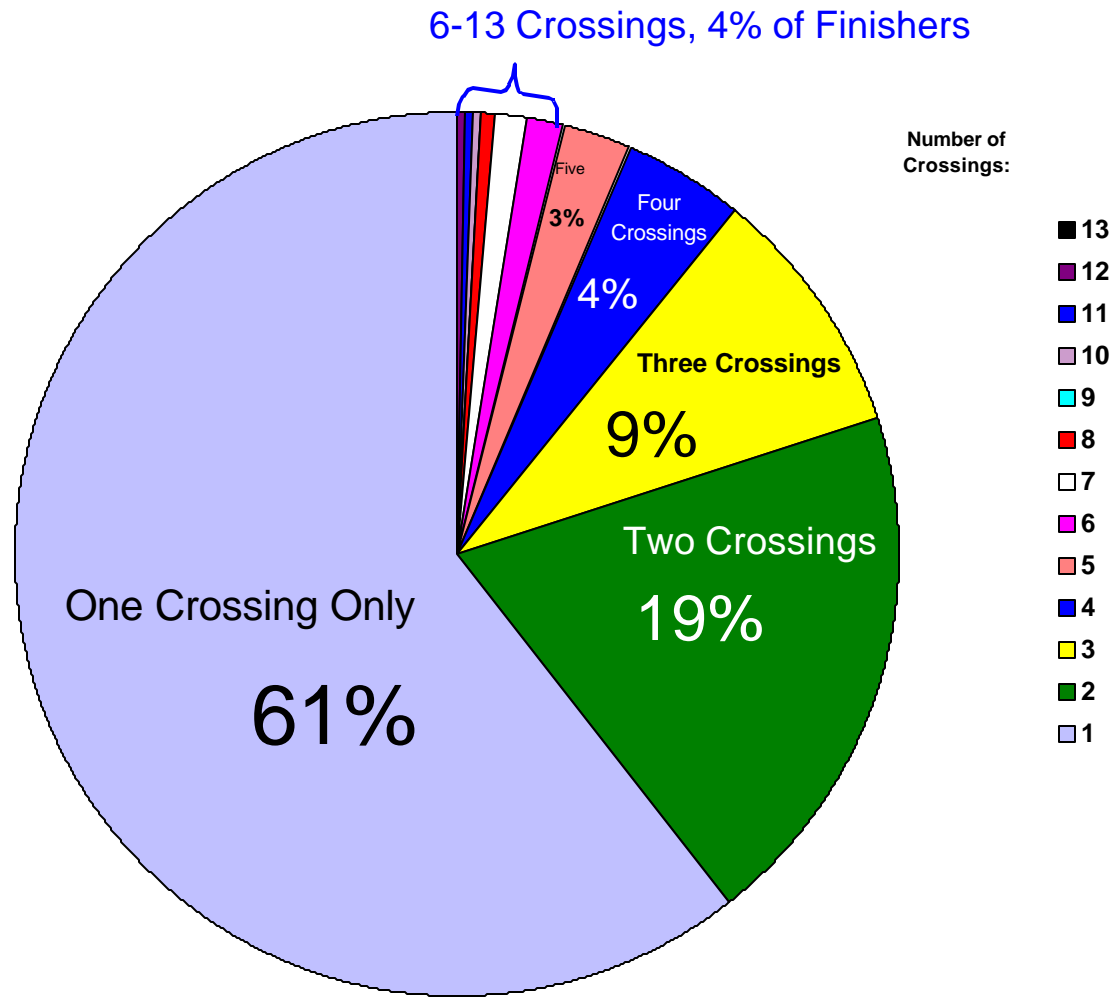

Great Chesapeake Bay Swim Finishers (1986-1999)

3,091 Swimmers