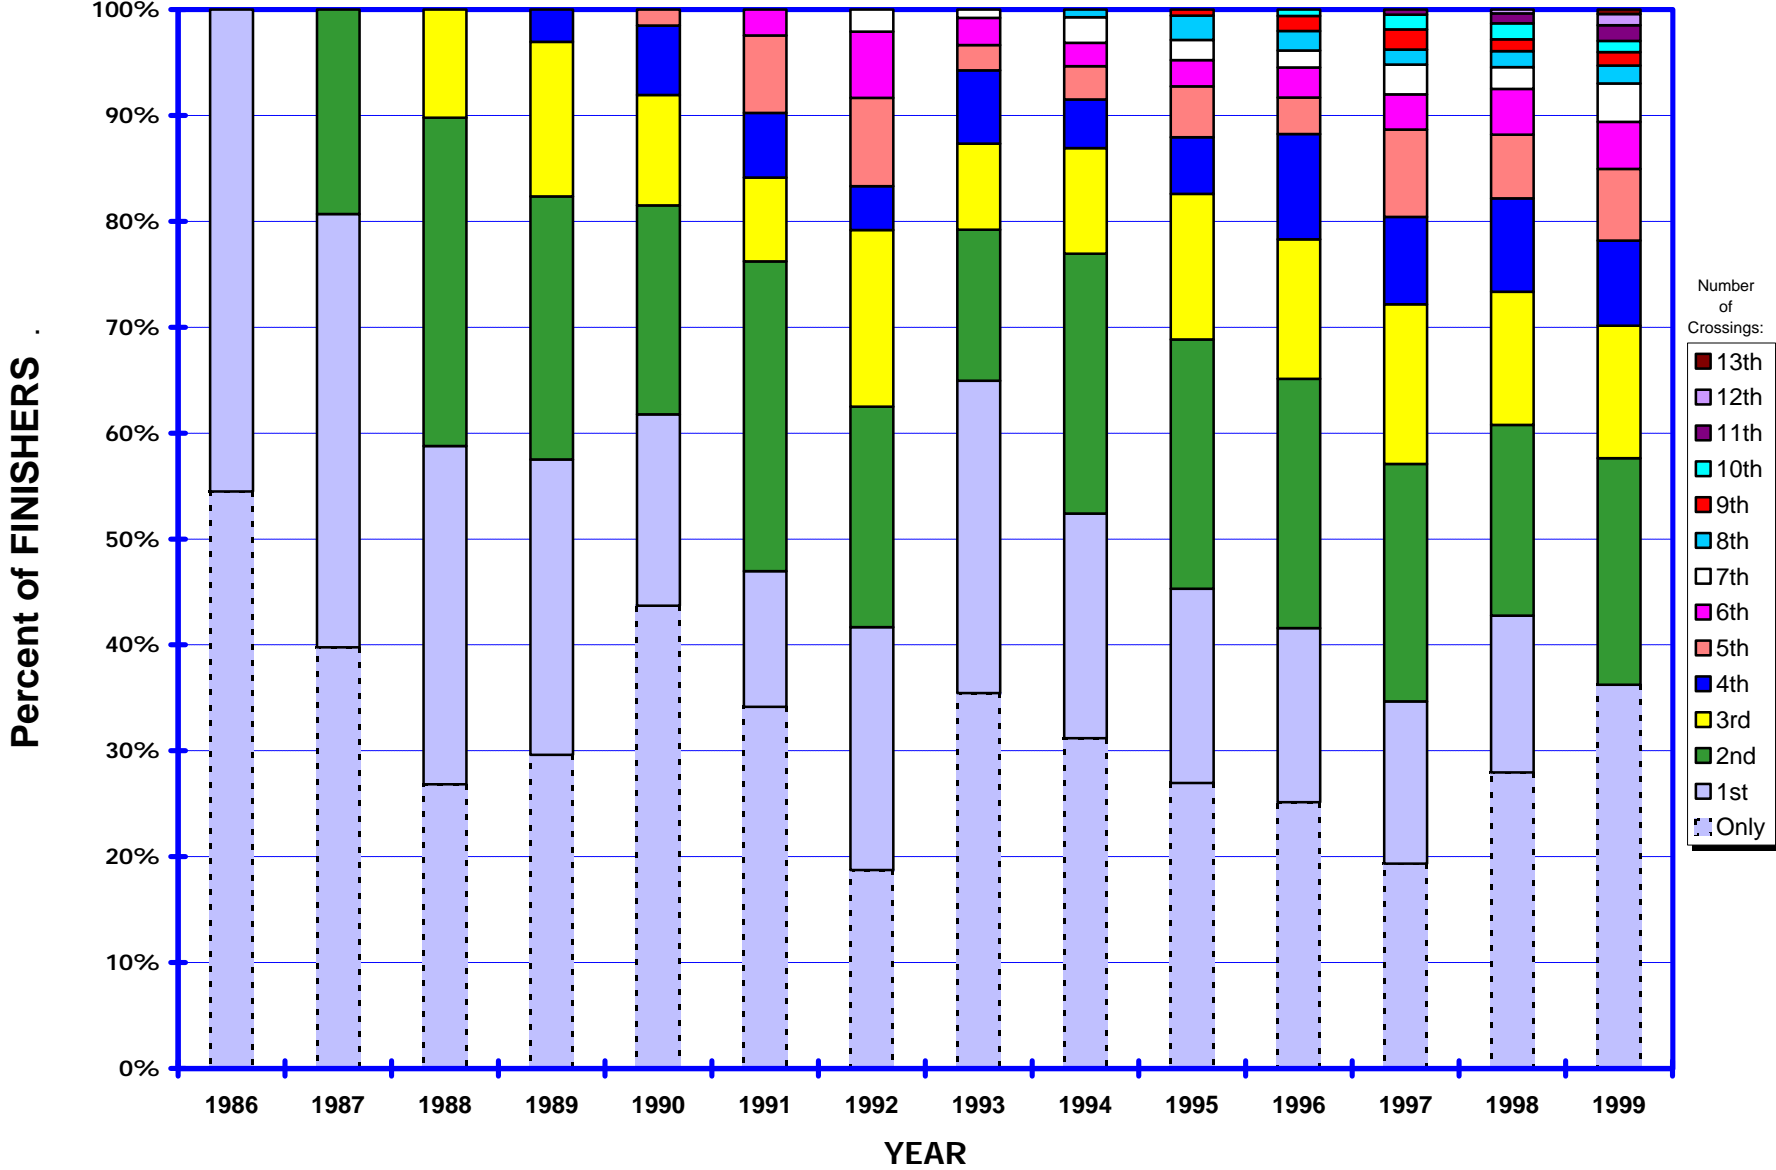

1	California	20
2	Massachusetts	17
3	Ohio	17
4	North Carolina	16
5	Connecticut	15
6	Georgia	13
7	West Virginia	11
8	Florida	8
9	Illinois	8
10	Rhode Island	7
11	Indiana	6
12	Michigan	5
13	Tennessee	5
14	Washington	5
15	New Hampshire	4
16	South Carolina	4
17	Texas	4
18	Colorado	3
19	Maine	3
20	Alabama	2
21	Nebraska	2
	Six Other States	6

	<u>Subtotal</u>	2,612
	Unknown	308
	TOTAL # Finishers:	2,920

608 U.S. CITIES

Baltimore	MD	176
Washington	DC	168
Arlington	VA	116
Alexandria	VA	102
Silver Spring	MD	96
New York	NY	72
Annapolis	MD	68
Columbia	MD	60
Bethesda	MD	53
Richmond	VA	40
Rockville	MD	37
Gaithersburg	MD	37
Potomac	MD	30
Fairfax	VA	30
Severna Park	MD	27
Reston	VA	26
Philadelphia	PA	25
Falls Church	VA	24
McLean	VA	23
Bowie	MD	23
Springfield	VA	21
Laurel	MD	20
Ellicott City	MD	20
Kensington	MD	19
College Park	MD	19
Arnold	MD	19
Vienna	VA	18
York	PA	16
Pittsburgh	PA	16
Wilmington	DE	15
Towson	MD	15
Timonium	MD	15
576 Other Cities		1,173

Great Chesapeake Bay Swim Finishers (1986-1999)

3,091 Swimmers

Chesapeake Bay Swim Participants (1986-1999)

14-Year Totals:

7,369 Starts; 5,769 Finishes;

3,091 Participants Finished at Least One Bay Swim.

Chesapeake Bay Swim Finishers (1986-1999)

14-Year Totals:
 7,369 Starts; 5,769 Finishes;
 3,091 Participants Finished at Least One Bay Swim.

Chesapeake Bay Swim Results

3,539 Finishers, 1986-1995

Excludes 115 finishers in 1986
and 195 finishers in 1993 whose ages
were not reported in the race results.